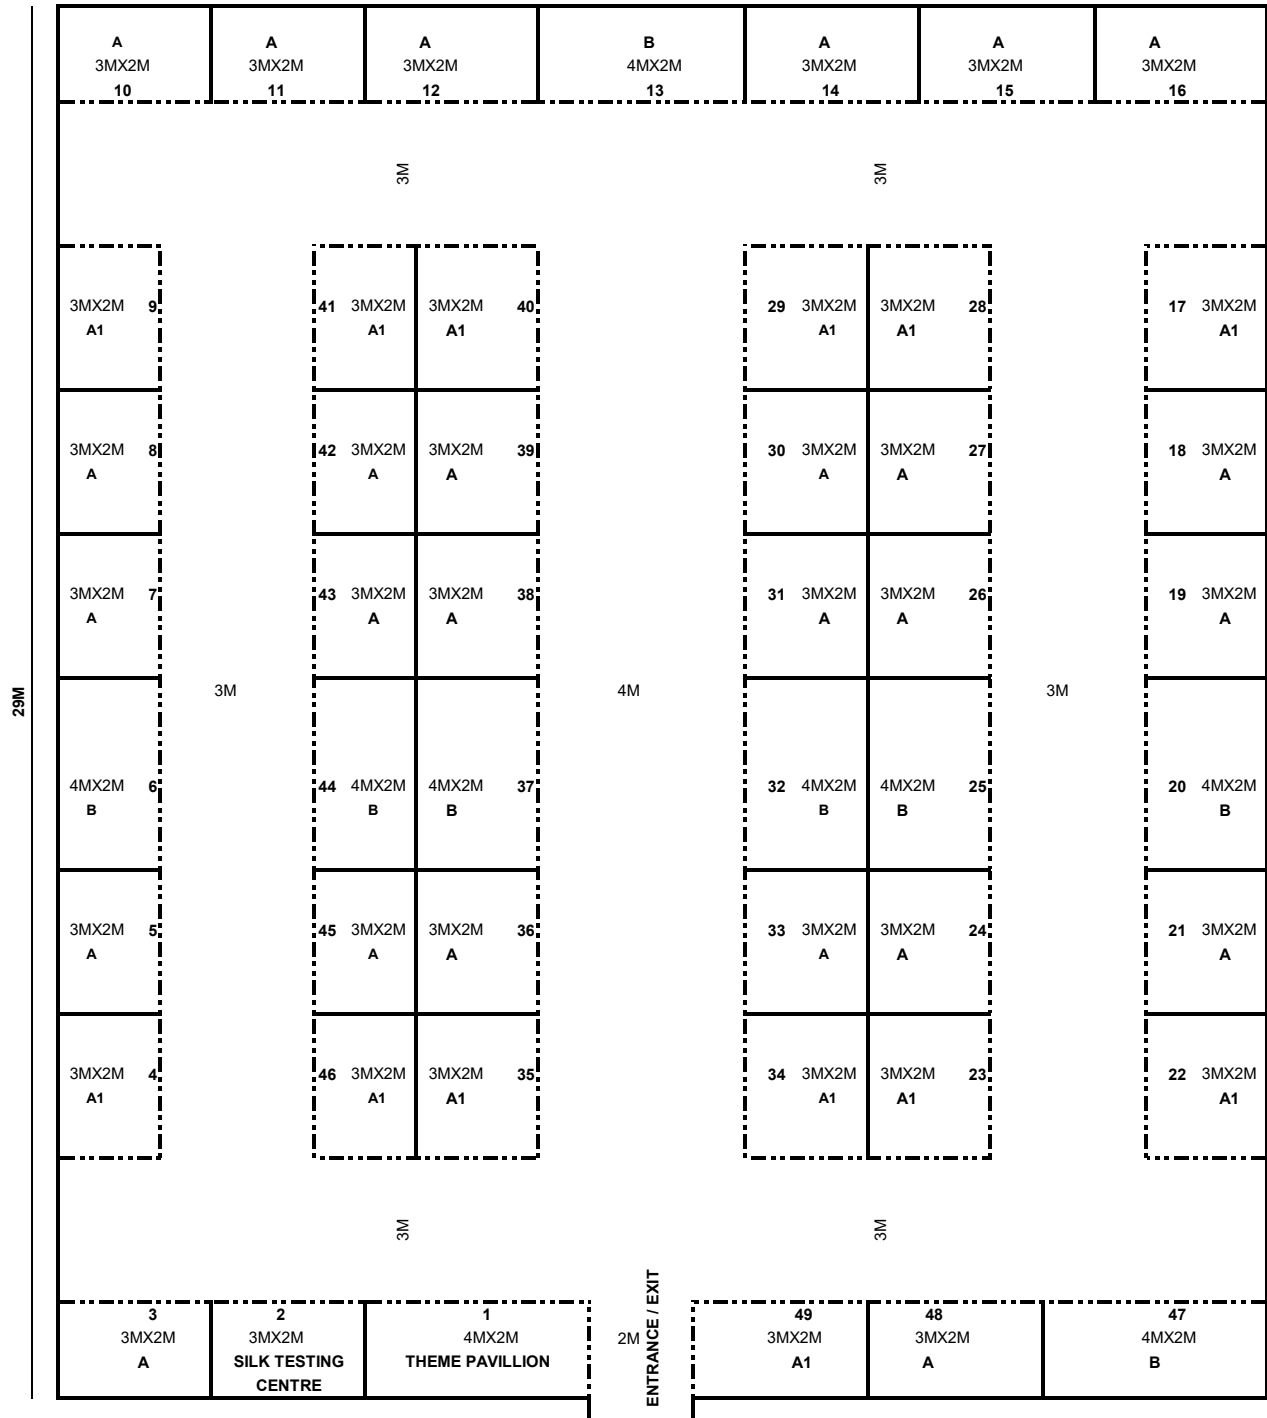

FLOOR PLAN of SILK MARK EXPO 2021, PATNA

(27th April to 1st May , 2022) = 05 days
Hotel Pataliputra, Banquet Hall, Patna- 800001)

22M

Stall Type	No.of Stalls	Stall size (Mtr)	Basic Stall rent	GST@18%	Stall Rent (Rs.)		
A	26	3Mx2M	28000	5040	33040		
A1	13	3Mx2M	32000	5760	37760		
B	8	4Mx2M	35000	6300	41300		
			0	0	0		
Stall no. 1	1	4Mx2M	THEME PAVILLION				
Stall no. 2	1	3Mx2M	FREE SILK TESTING COUNTER				
TOTAL	49						